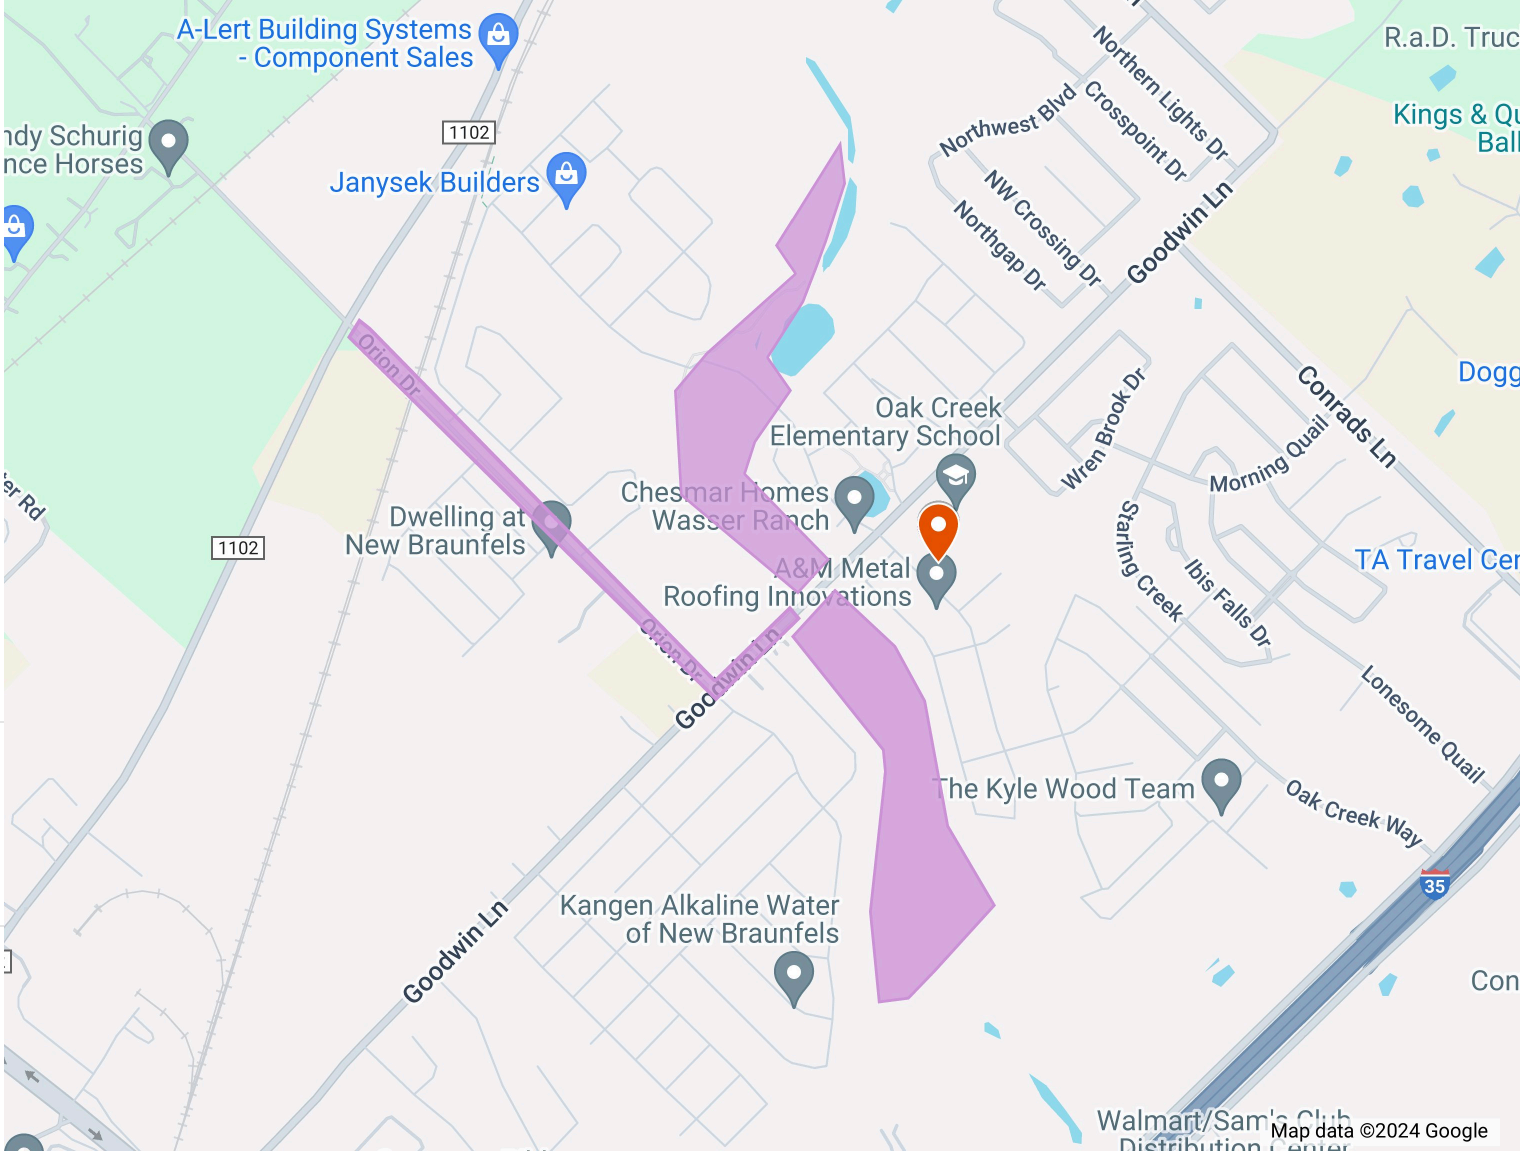

# GA Cleanup - New Braunfels

**Cleanup Zones**

- Cleanup Area A
- Cleanup Area A
- Cleanup Area A
- Cleanup Area B
- Cleanup Area B
- Cleanup Area C

**Important Locations**

- Launch Location + Dumpster

This map includes cleanup zones for the annual Geronimo Alligator Stream Cleanup.

# GA Cleanup - New Braunfels

## Cleanup Zones

- Cleanup Area A
- Cleanup Area A
- Cleanup Area A
- Cleanup Area B
- Cleanup Area B
- Cleanup Area C

## Important Locations

- Launch Location + Dumpster

This map includes cleanup zones for the annual Geronimo Alligator Stream Cleanup.